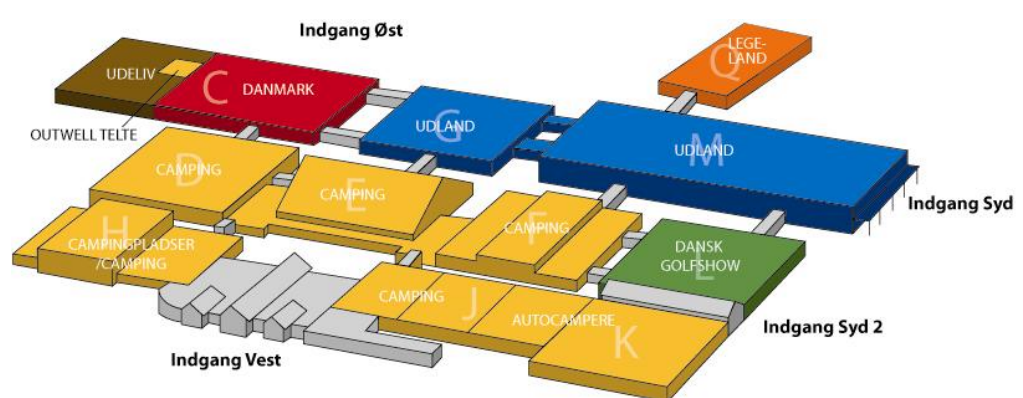

9362

* GREEN2GREEN

- * PROARK GOLF
- * STEIGENBERGER HOTEL TREUDELBERG-HAMBURG
- * NORTH & WEST COAST LINKS
- * SKENE HOUSE HOTEL SUITES-SCOTLAND
- * ISLANTILLA GOLF RESORT
- * DUBLIN EAST COAST GOLF ALLIANCE
- * VILA GALÉ HOTELS
- * PGA CATALUNYA RESORT
- * PALÁCIO ESTORIL HOTEL
- * ROYAL GOLF FEDERATION OF ANDALUCIA
- * BEATRIZ PALACE & SPA
- * EL ROMPIDO GOLF RESORT
- * INTERCONTINENTAL LA TORRE GOLF RESORT
- * TRINIDAD & TOBAGO
- * TULLAMORE DEW

MCH Hal L
MESSECENTER HERNING KONGRESSENTER

Målforhold : 1 : 300
Revideret : 21.02.12
Tegn. af : HLY